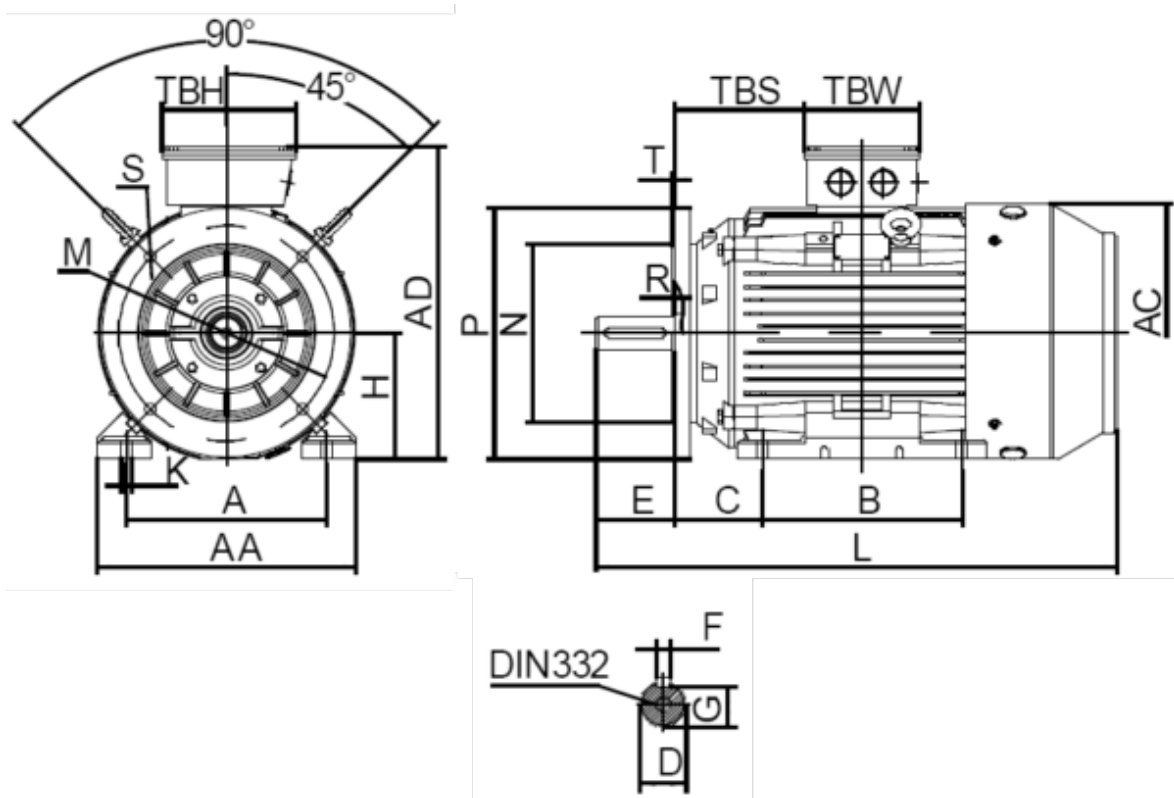

# Data Sheet

Article number: 250300150417

Description: Kleedrive T3C 90L-4 1.5KW 1400 rpm  
3x230/400V 50HZ IP55 B35 Eff=85,3%

## Measures

A = 140	F = 8	TBW = 114
AA = 178	G = 20	
AC = Ø176	H = 90	
AD = 231	HD = 141	
B = 125	K = Ø10	
C = 56	L = 345	
D = Ø24	TBH = 114	
E = 50	TBS = 61.5	